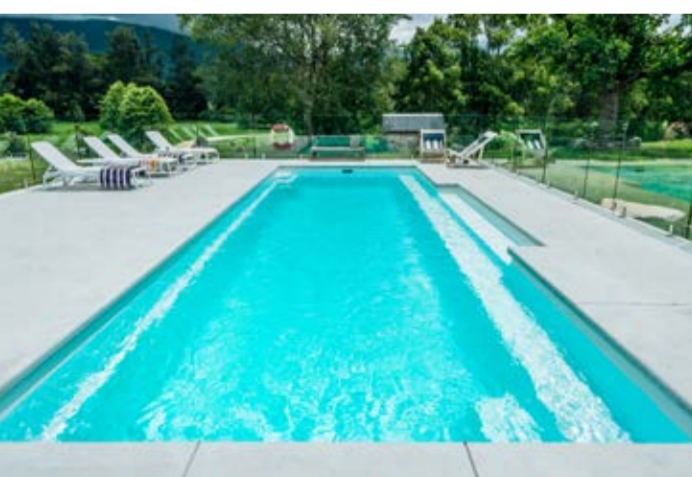

Whitehaven Pearl