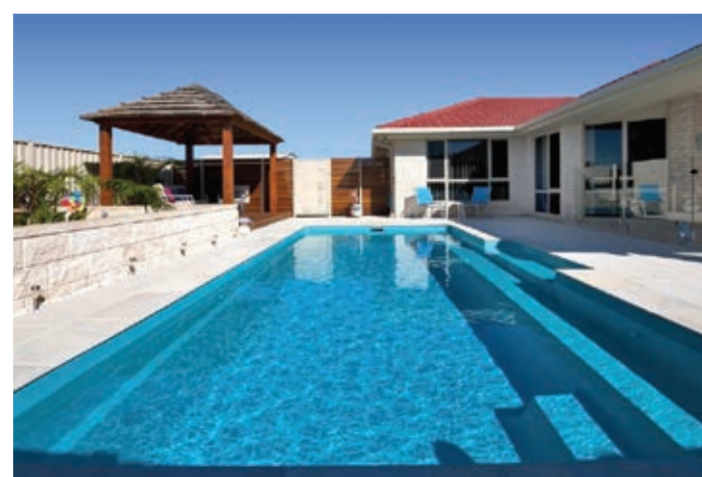

Symphony

The Symphony is the perfect fusion of elegance, style and sophistication.

This is the pinnacle of design with its contemporary clean lines and functional appeal, making it the ideal extension to your home.

Features and Benefits

- Child safety ledge around the perimeter
- Gradual depth for wading and learning to swim
- Wide steps and seating ledge along the length of the pool
- Non-slip surfaces

NAME	LENGTH	WIDTH	DEPTH
Symphony 5	5.3m	3.5m	1.20m - 1.45m
Symphony 6	6.3m	3.5m	1.20m - 1.55m
Symphony 7	7.3m	3.9m	1.20m - 1.65m
Symphony 8	8.3m	4.2m	1.20m - 1.73m
Symphony 9	9.3m	4.2m	1.20m - 1.80m
Symphony 10	10.3m	4.2m	1.20m - 1.86m
Symphony 11	11.3m	4.2m	1.20m - 1.95m
Symphony 12	12.0m	4.2m	1.20m - 1.99m

Coral Blue

Phone: 1300 676 657 | narellanpools.com.au