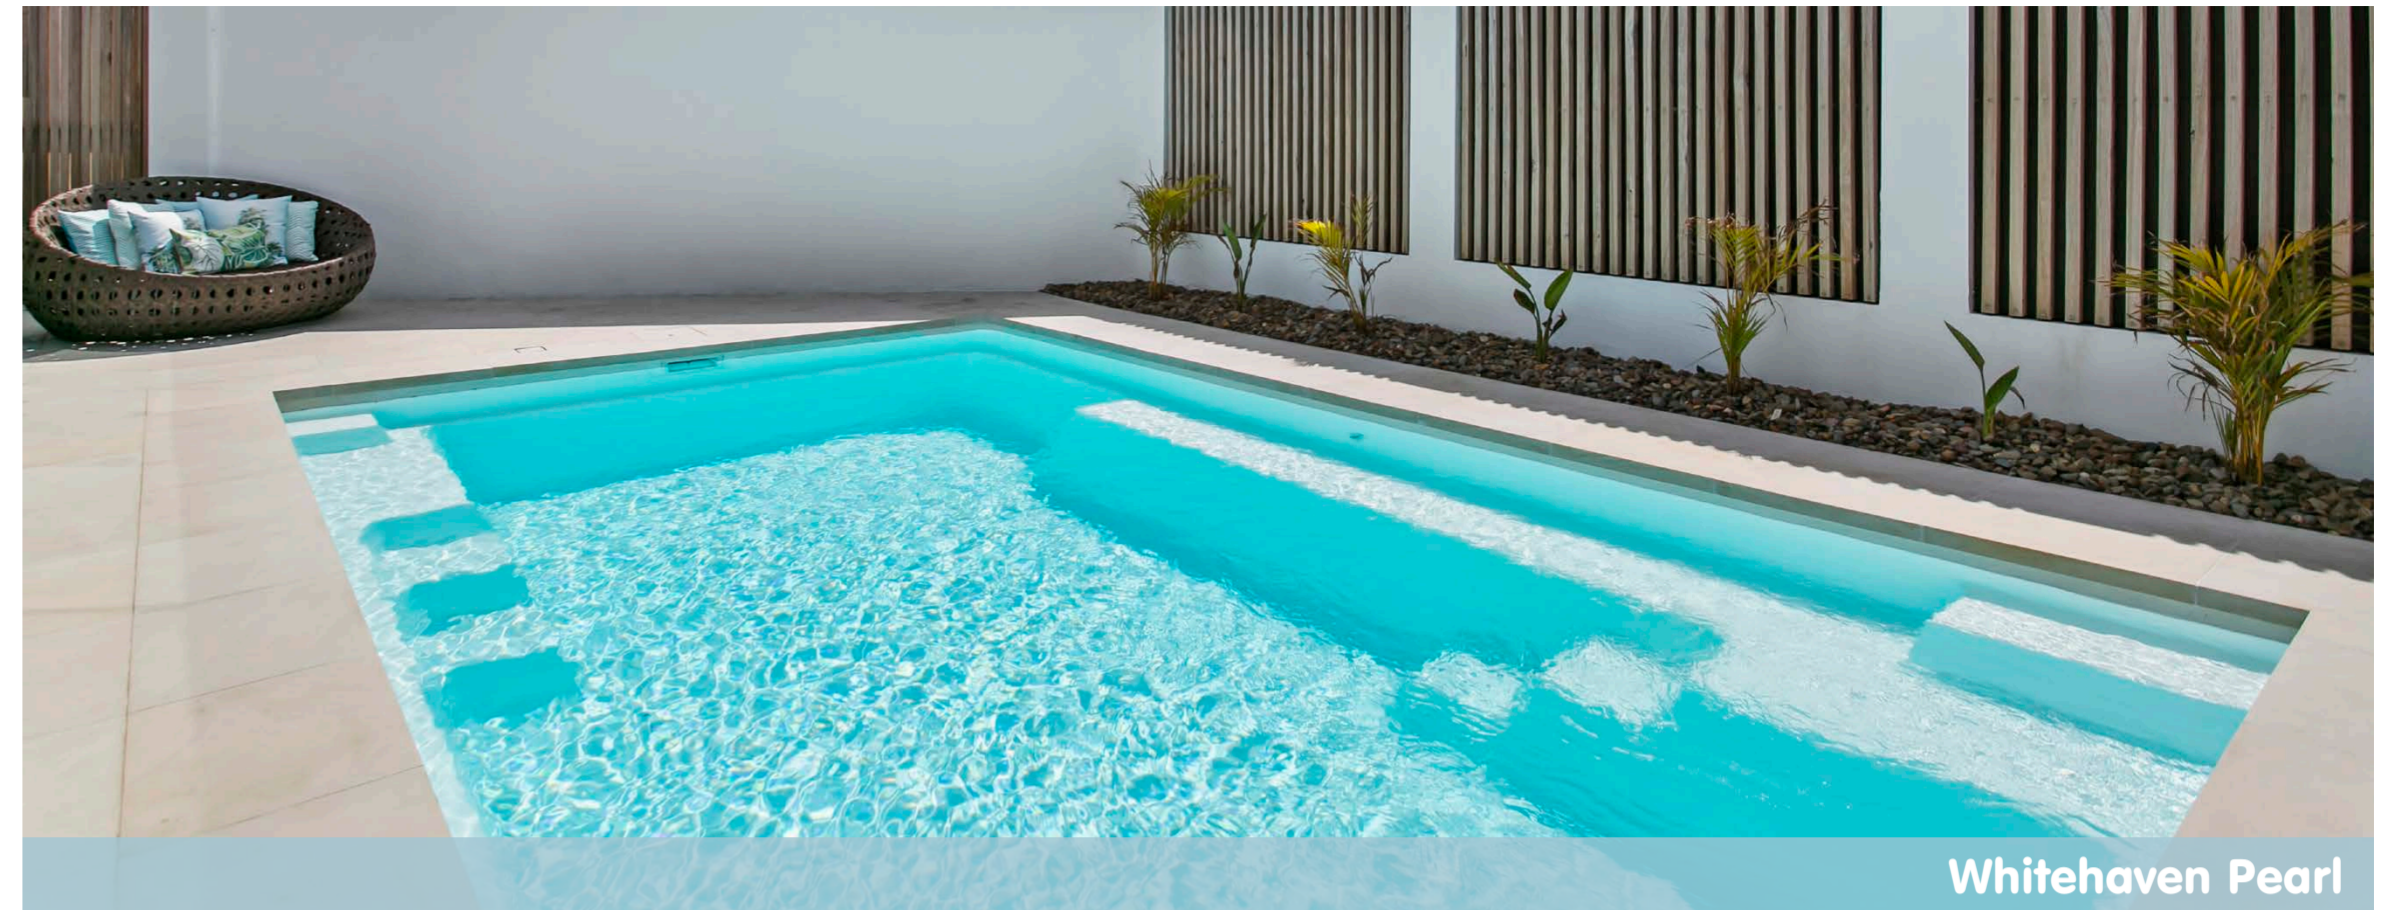

Serene

The Serene is the perfect balance of functionality and style. With an unobstructed swim corridor and long bench seat, this is the ideal choice for entertaining and fun.

Features

- Steps at each end of the pool for ease of entry and exit
- Long bench seat to sit and relax
- Child safety ledge around the perimeter
- Gradual depth for wading and learning to swim
- Durability, strength and resilience tested fibreglass pool shell
- Available as a Mineral Water Pool or Salt Water Pool
- Free Standing option available on full Serene range

Dimensions

NAME	LENGTH	WIDTH	DEPTH
Serene 6	6.0m	3.5m	1.20m - 1.55m
Serene 7	7.0m	3.5m	1.20m - 1.65m
Serene 8	8.0m	3.5m	1.20m - 1.75m
Serene 9	9.0m	3.5m	1.20m - 1.80m

Dimensions are internal waterline length and width at the top of the coping. Depth is from deepest part of internal shell coping. Some measurements are rounded. Refer to product disclaimer on Page 71.