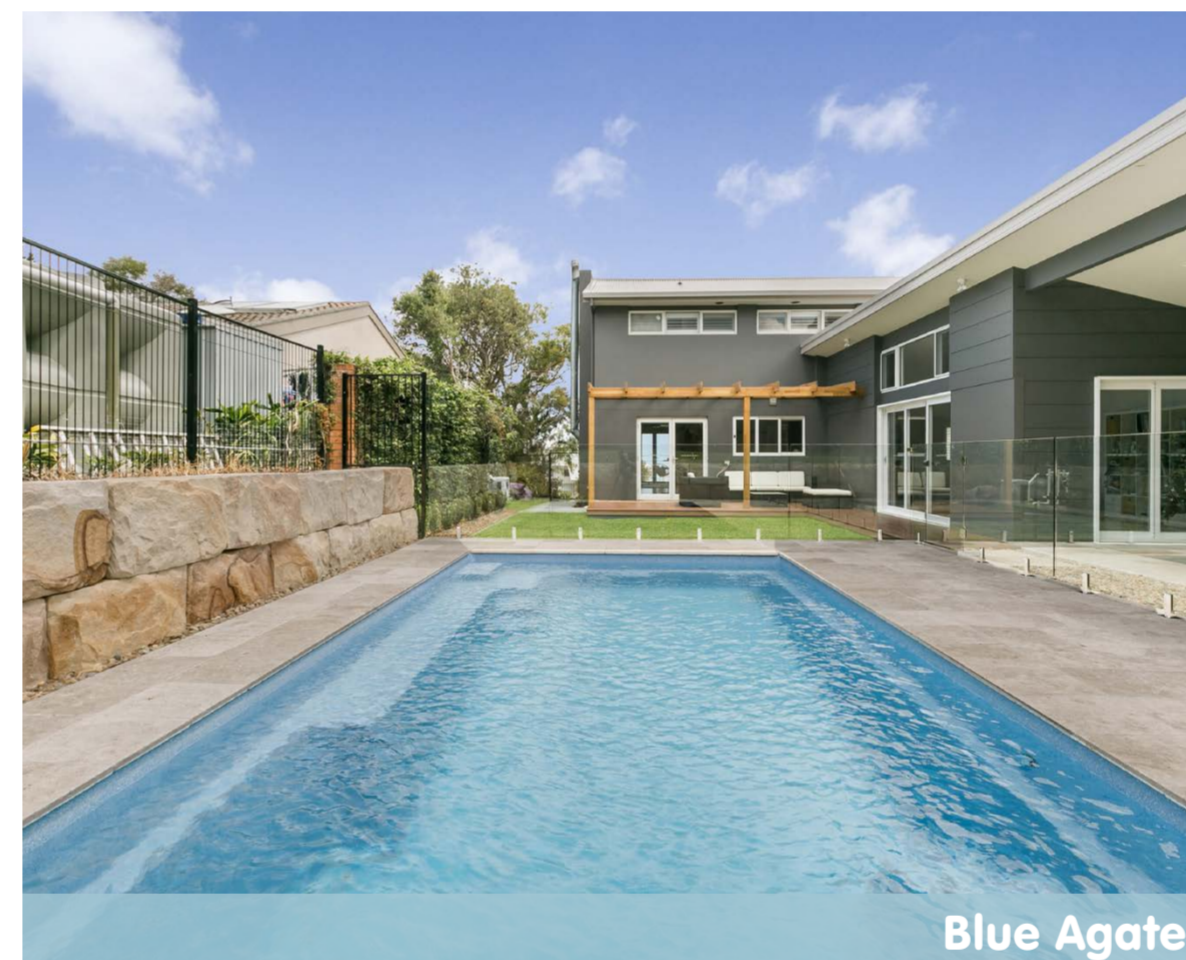

Serene

The Serene is the perfect balance of functionality and style. With an unobstructed swim corridor and long bench seat, this is the ideal choice for entertaining and fun.

Features

- Steps at each end of the pool for ease of entry and exit
- Long bench seat to sit and relax
- Child safety ledge around the perimeter
- Gradual depth for wading and learning to swim
- Durability, strength and resilience tested fibreglass pool shell
- Available as a Mineral Water Pool or Salt Water Pool
- Free Standing option available on full Serene range

Dimensions

NAME	LENGTH	WIDTH	DEPTH
Serene 6	6.0m	3.5m	1.20m - 1.55m
Serene 7	7.0m	3.5m	1.20m - 1.65m
Serene 8	8.0m	3.5m	1.20m - 1.75m
Serene 9	9.0m	3.5m	1.20m - 1.80m

Dimensions are internal waterline length and width at the top of the coping. Depth is from deepest part of internal shell coping. Some measurements are rounded. Refer to product disclaimer on Page 71.