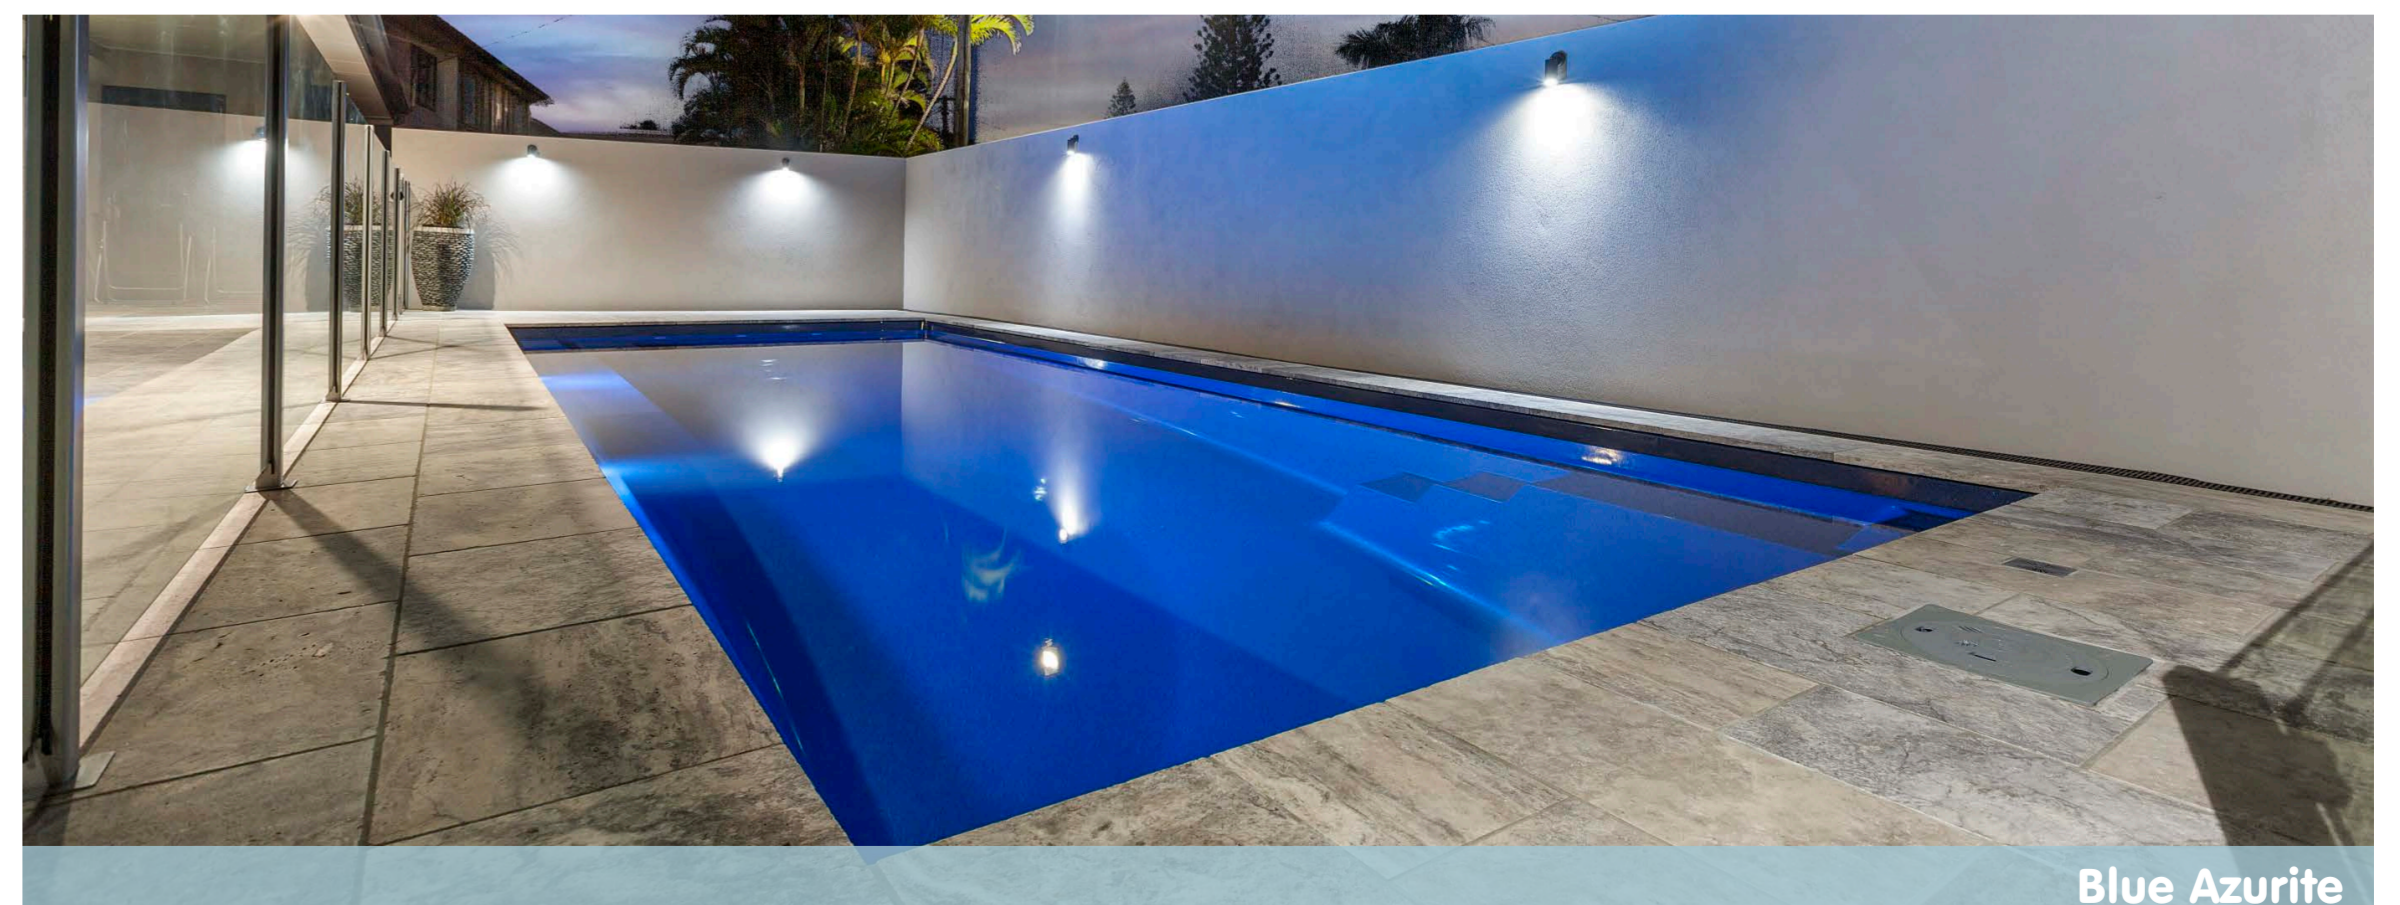

Blue Agate

Grey Quartz

Blue Azurite