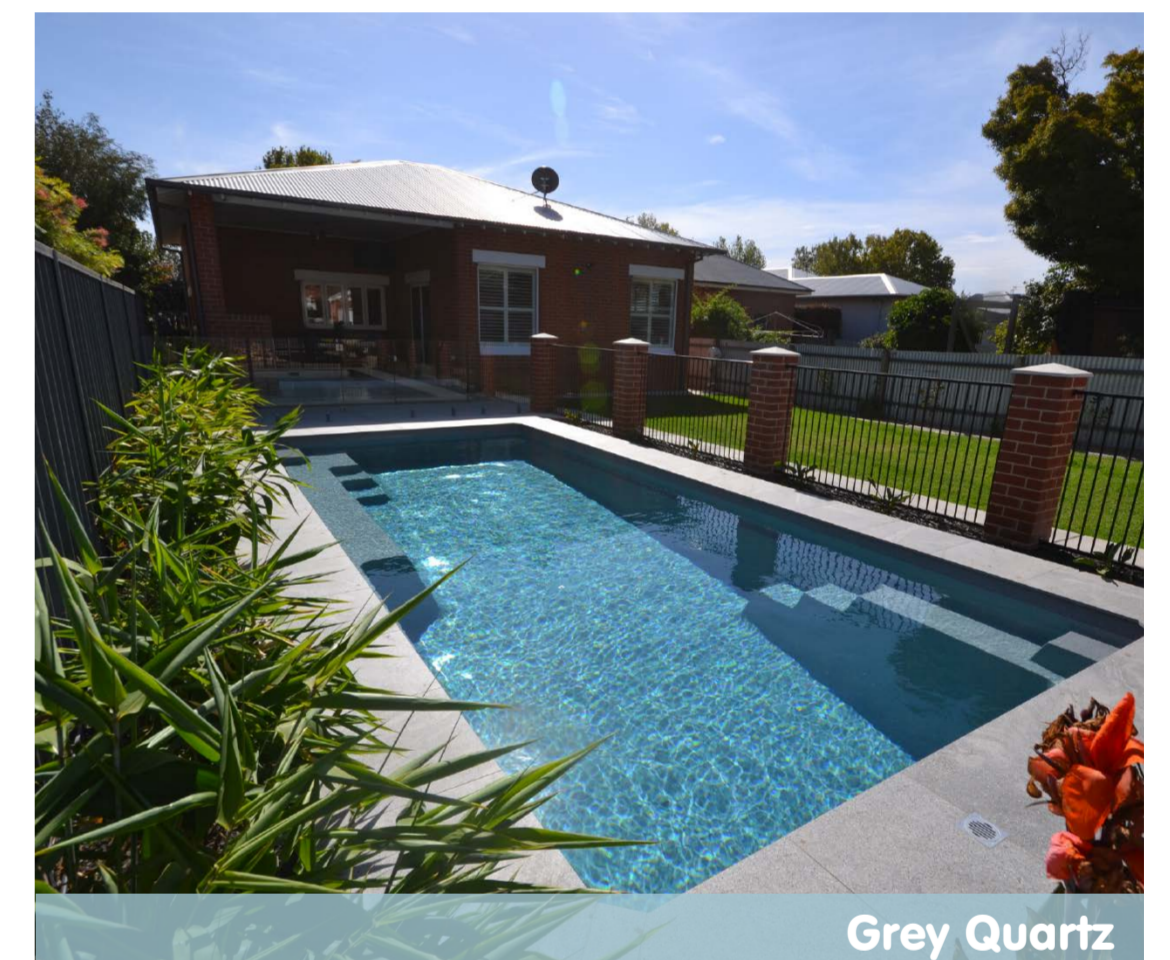

Whitehaven Pearl