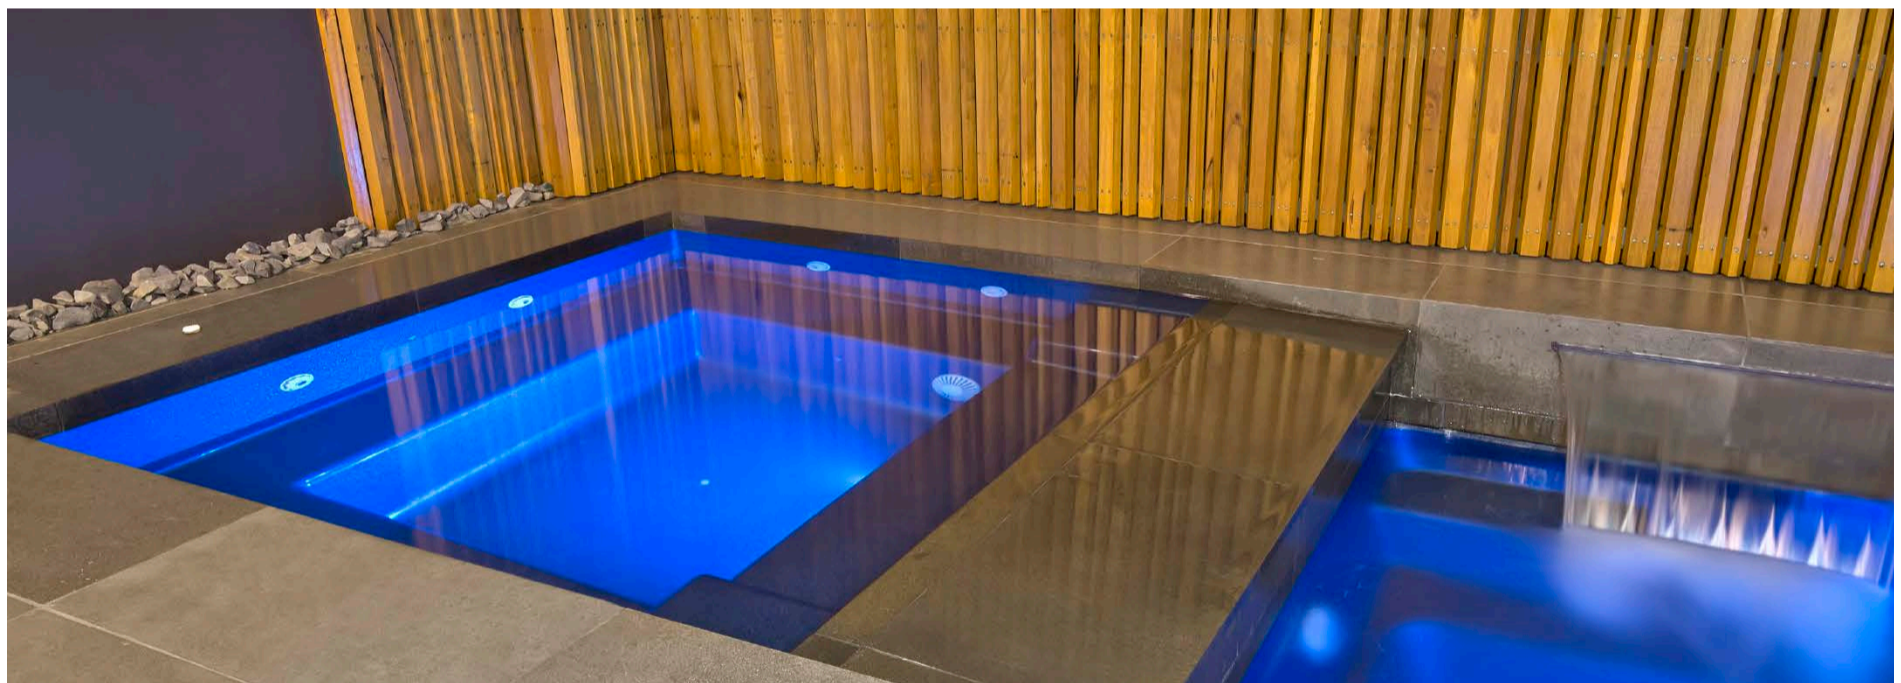

Spas

Relax and rejuvenate in the luxury of your own spa.

Our range of elegant spas are designed to complement and enhance the look of your swimming pool.

Dimensions

NAME	LENGTH	WIDTH	DEPTH
Athena	2.3m	2.2m	0.90m
Cleopatra	2.3m	1.90m	1.00m
Neptune	2.40m	2.20m	0.90m
Party	2.05m	1.6m	0.90m

Athena
6 adults

Cleopatra
5 adults

Neptune
8 adults

Party
4 adults

Dimensions are internal waterline length and width at the top of the coping. Depth is from deepest part of internal shell coping. Some measurements are rounded. Refer to product disclaimer on Page 71.