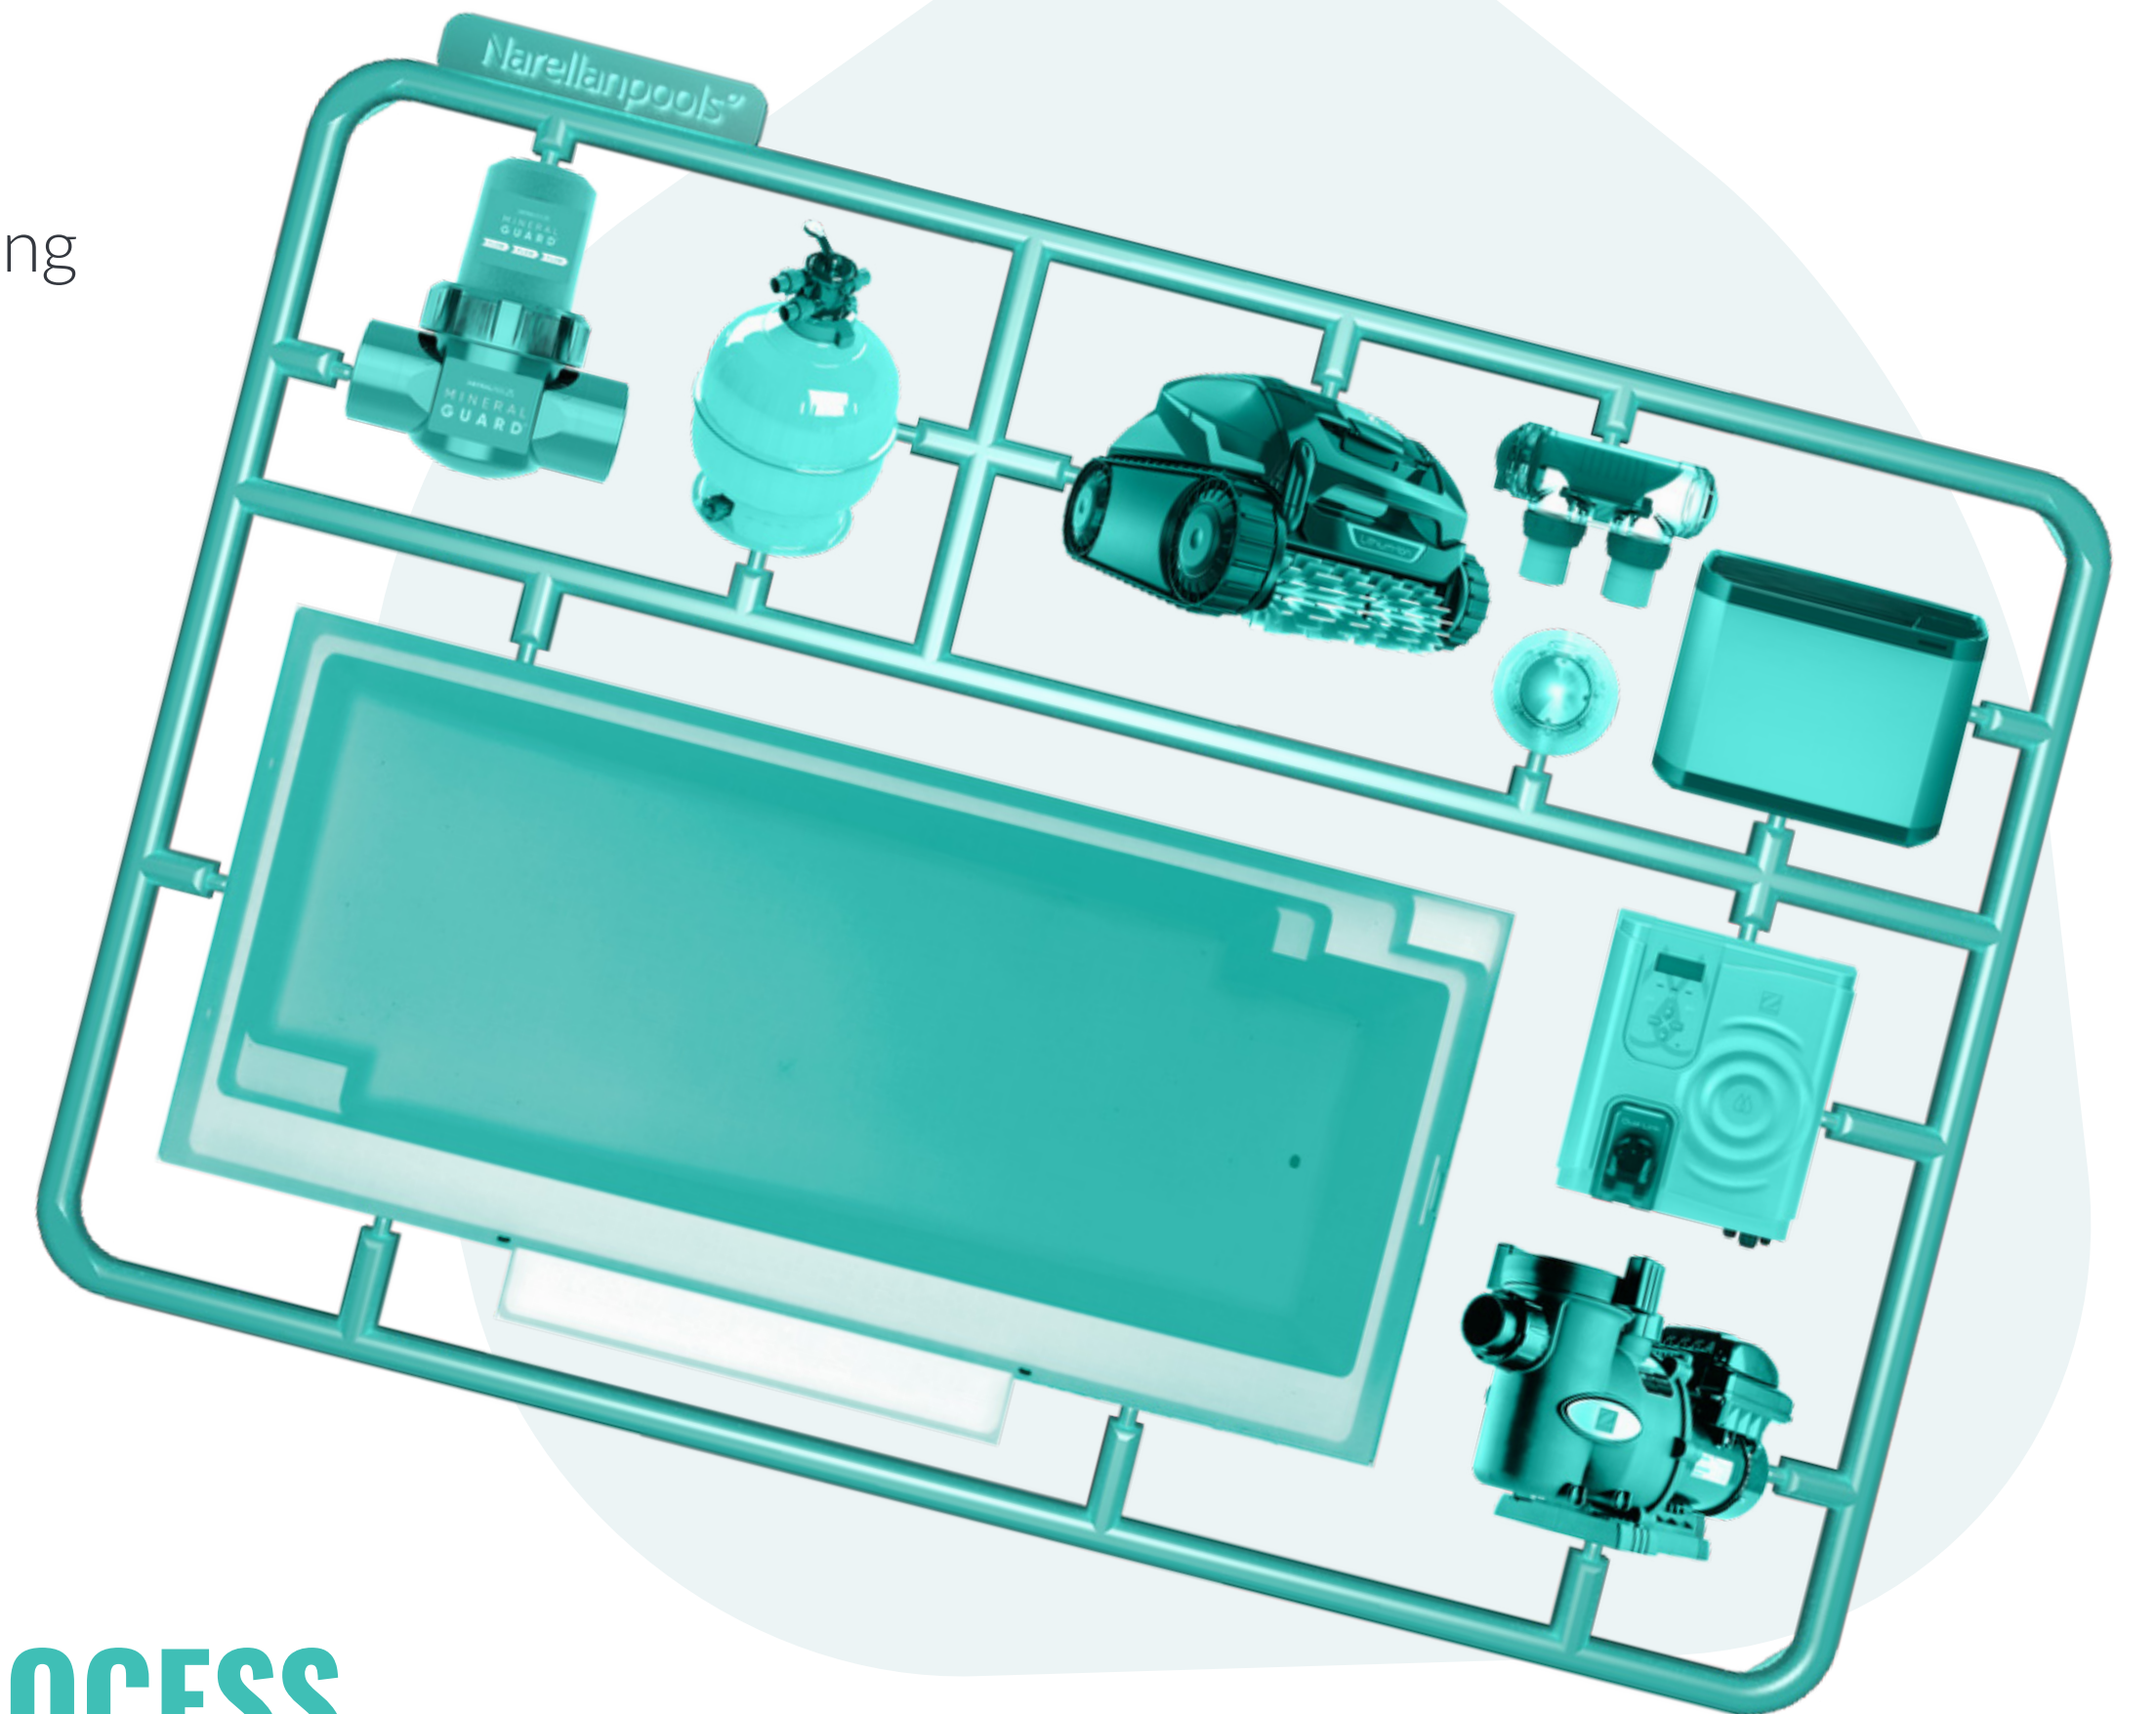

Narellan Pools, an iconic Australian swimming pool manufacturer and brand with over 50 years of industry experience, has earned a reputation for building Australia's best and most loved swimming pools through a commitment to quality, innovation, and client satisfaction.

OUR KIT POOL

The Narellan Pools range of award-winning Inground and Free Standing Swimming Pools and Spas are now available to purchase in a simple self-install kit. Our self-install kit provides you or your builder with the unique opportunity to receive a world class pool or spa anywhere in Australia. Bring your dreams to life with our exclusive Kit Pool options!

SIMPLE 4 STEP PROCESS

01
STEP

Select your pool design,
colour and equipment

02
STEP

Our team will provide
you with a quote

03
STEP

Order your
Kit Pool

04
STEP

We deliver your
pool to you