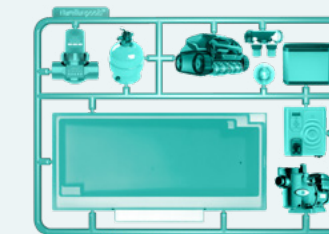

Order your
Kit Pool

04
STEP