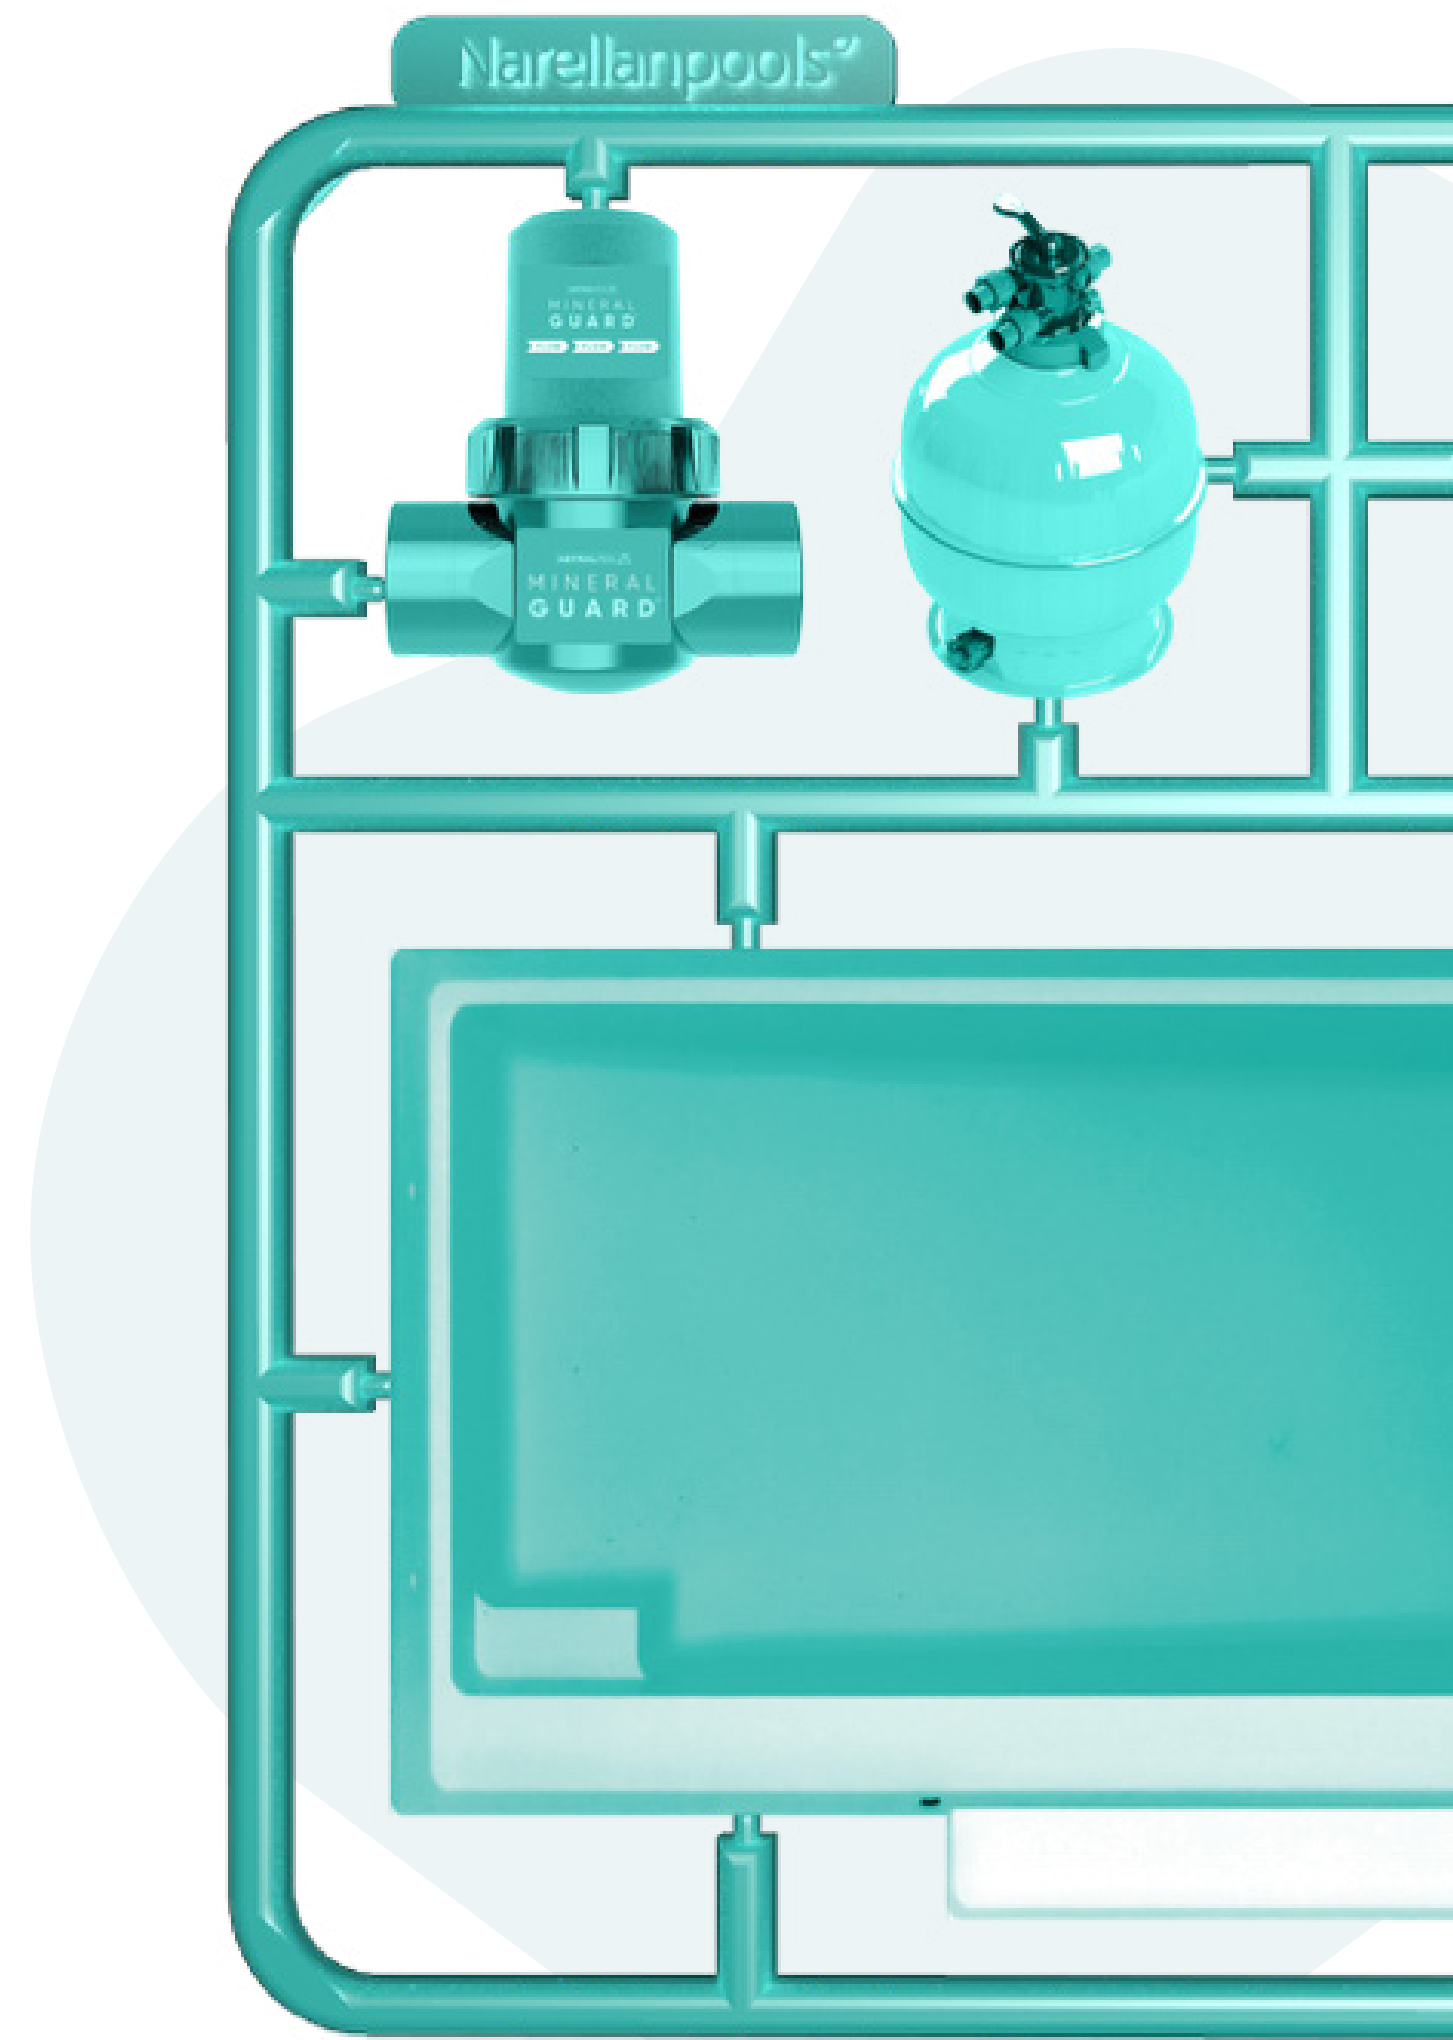

**Don't have access to a certified
Narellan Pools pool builder?**

DO IT YOURSELF OR WITH YOUR BUILDER, WITH A

KIT POOL

By
Narellanpools^o