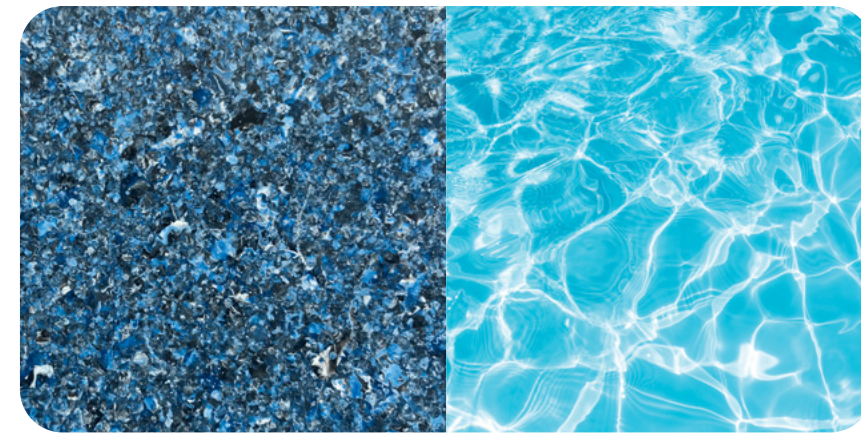

# MARBLEGLASS COLOUR RANGE

Marbleglass™ is our most durable finish to date, ensuring long-lasting colour for your pool. Our exclusive colour range includes various shades of blues, greens, sands, stones, and monochromatic options, all designed to exhibit a greater depth of colour and luminescence.

Blue Azurite

Positano Blue

Blue Agate

Mediterranean Pearl

Aquamarine

River Rock

Summer Stone

Summer Pearl

Bondi Sand

Black Onyx

Grey Quartz

Platinum Pearl

Whitehaven Pearl

Green Malachite

Green Jadeite

[Learn more about our pool colours](#)