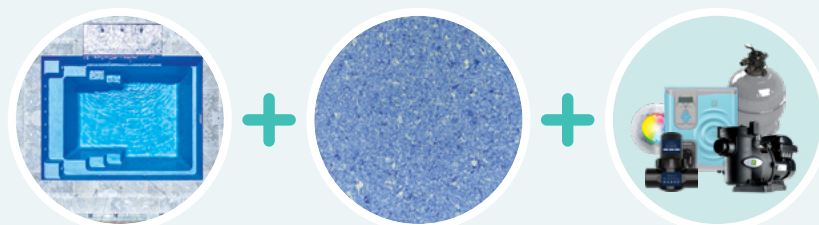

Select your pool design,
colour and equipment

02
STEP

Our team will provide
you with a quote

03
STEP