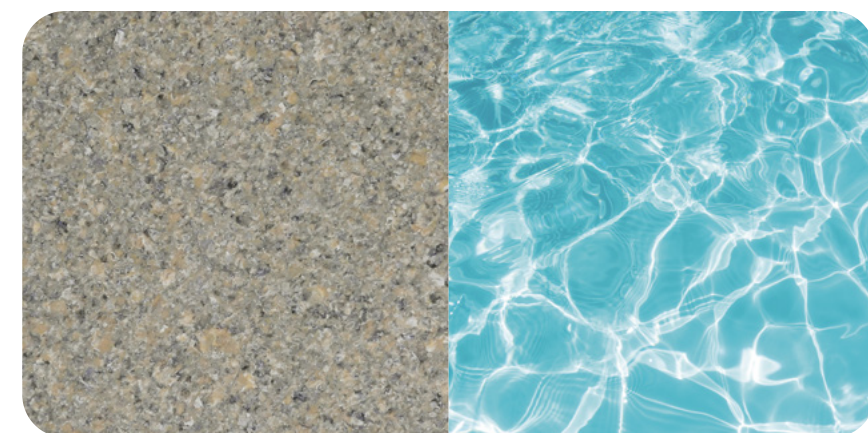

# MARBLEGLASS COLOUR RANGE

Marbleglass™ is our most durable finish to date, ensuring long-lasting colour for your pool. Our exclusive colour range includes various shades of blues, greens, sands, stones, and monochromatic options, all designed to exhibit a greater depth of colour and luminescence.

Blue Azurite

Positano Blue

Blue Agate

Mediterranean Pearl

Aquamarine

River Rock

Summer Stone

Summer Pearl

Bondi Sand

Black Onyx

Grey Quartz

Platinum Pearl

Whitehaven Pearl

Green Malachite

Green Jadeite

[Learn more about our pool colours](#)