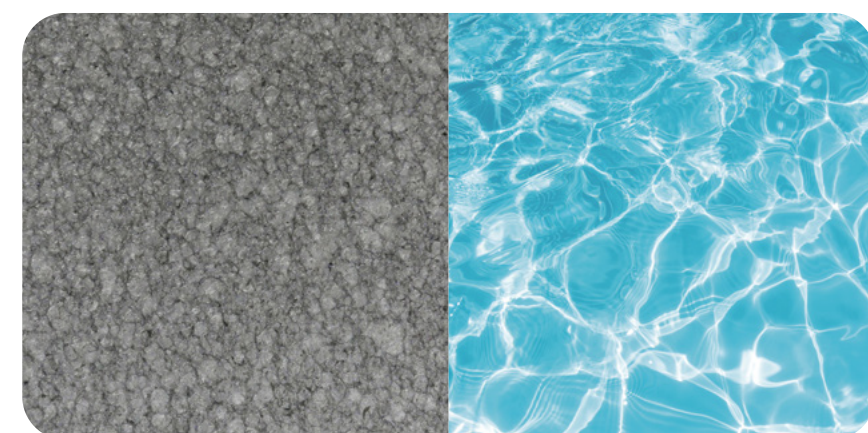

# MARBLEGLASS COLOUR RANGE

Marbleglass™ is our most durable finish to date, ensuring long-lasting colour for your pool. Our exclusive colour range includes various shades of blues, greens, sands, stones, and monochromatic options, all designed to exhibit a greater depth of colour and luminescence.

Blue Azurite

Positano Blue

Blue Agate

Mediterranean Pearl

Aquamarine

River Rock

Summer Stone

Summer Pearl

Bondi Sand

Black Onyx

Grey Quartz

Platinum Pearl

Whitehaven Pearl

Green Malachite

Green Jadeite

[Learn more about our pool colours](#)