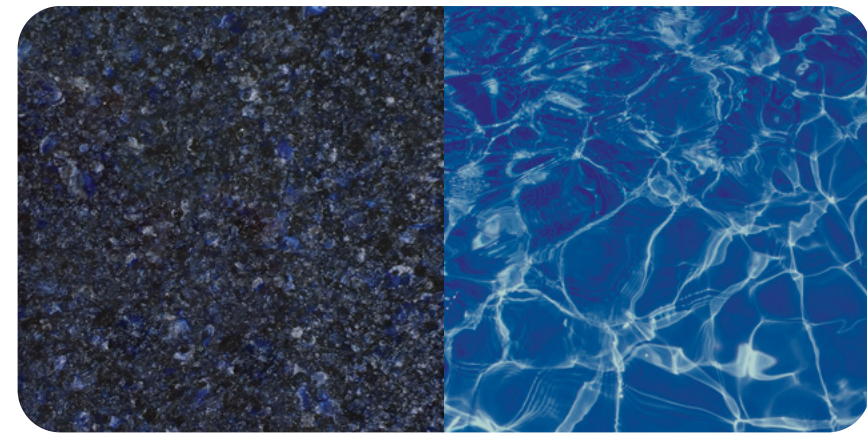

# MARBLEGLASS COLOUR RANGE

Marbleglass™ is our most durable finish to date, ensuring long-lasting colour for your pool. Our exclusive colour range includes various shades of blues, greens, sands, stones, and monochromatic options, all designed to exhibit a greater depth of colour and luminescence.