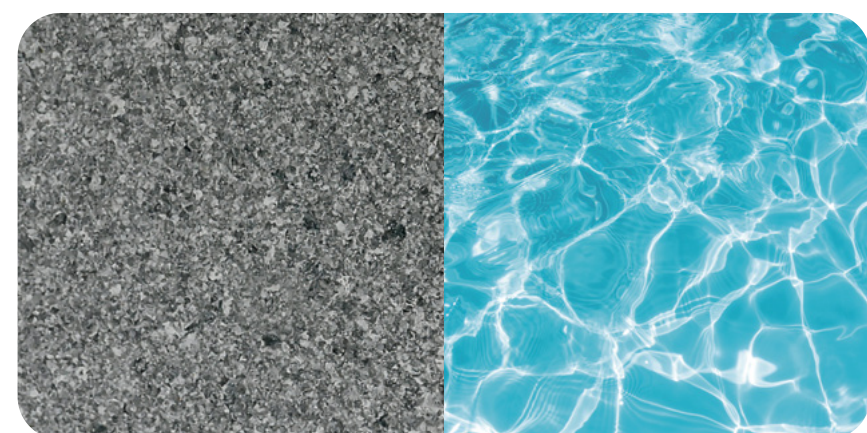

# MARBLEGLASS COLOUR RANGE

Marbleglass™ is our most durable finish to date, ensuring long-lasting colour for your pool. Our exclusive colour range includes various shades of blues, greens, sands, stones, and monochromatic options, all designed to exhibit a greater depth of colour and luminescence.

Blue Azurite

Positano Blue

Blue Agate

Mediterranean Pearl

Aquamarine

River Rock

Summer Stone

Summer Pearl

Bondi Sand

Black Onyx

Grey Quartz

Platinum Pearl

Whitehaven Pearl

Green Malachite

Green Jadeite

[Learn more about our pool colours](#)